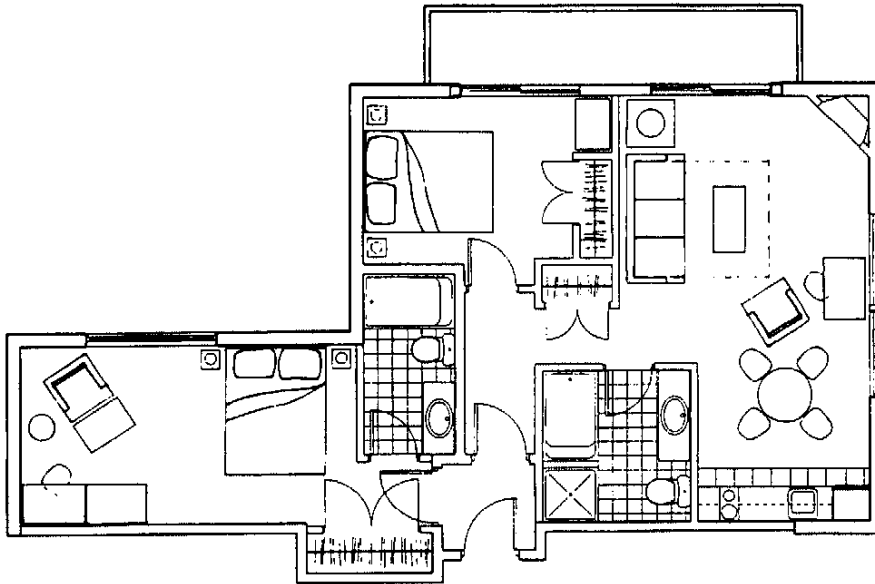

Two Bedroom Village Suite

typical layout | 870 square feet

- queen-size *Heavenly Bed* in one bedroom suite
- queen-size *Heavenly Bed* in connecting bedroom
- queen-size pull out sofa bed in one bedroom suite
- work desk area in connecting bedroom
- fireplace
- safe
- 32" LCD flat panel television in each living room
- 32" LCD flat panel television in bedroom of one bedroom suite
- wireless connectivity
- one dual-line telephone in each suite
- one cordless telephone in each suite
- soaker tub
- shower stall
- soaker tub/shower in connecting bedroom
- dining area for four persons in one bedroom suite
- Jenn-Air oven
- Jenn-Air dishwasher
- Thermador stove
- Kitchen-aid microwave
- Sub-Zero fridge