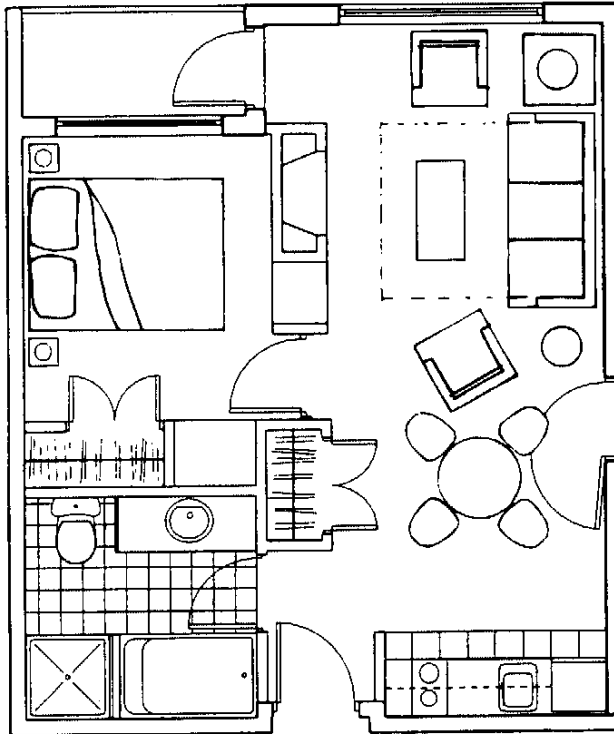

One Bedroom Suite

typical layout | 468 – 870 square feet

- queen-size *Heavenly Bed*
- queen-size pull out sofa bed and two chairs
- fireplace
- safe
- 32" LCD flat panel television in living room

- 32" LCD flat panel television in bedroom
- wireless connectivity
- one dual-line telephone
- one cordless telephone
- soaker tub
- shower stall
- dining area for four persons
- Jenn-Air oven
- Jenn-Air dishwasher
- Thermador stove
- Kitchen-aid microwave
- Sub-Zero fridge