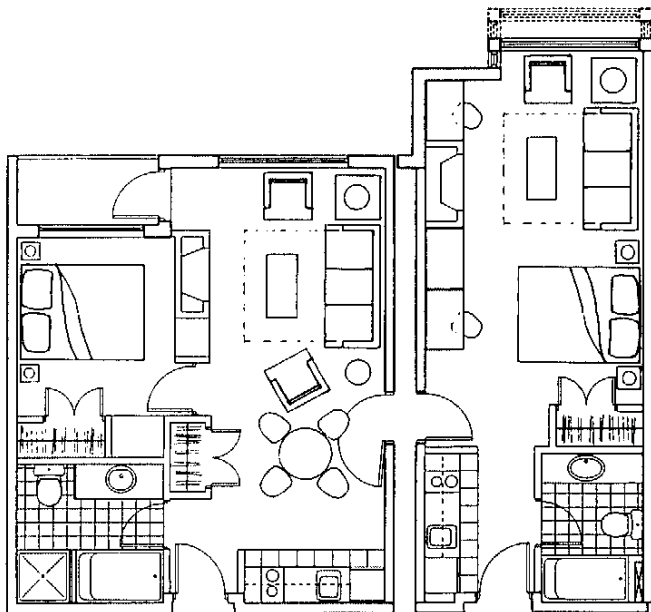

Deluxe Two Bedroom Suite

typical layout | 824 – 1,032 square feet

- queen-size *Heavenly Bed* in one bedroom suite
- queen-size or king-split twin *Heavenly Beds* in connecting Junior suite
- queen-size pull out sofa bed in both suites
- fireplaces
- safes
- 32" LCD flat panel tele vision in each living room
- 32" LCD flat panel tele vision in bedroom of one bedroom suite
- wireless connectivity
- one dual-line telephone in each suite
- one cordless telephone in each suite
- soaker tub
- shower stall
- dining area for four persons in one bedroom suite
- Jenn-Air oven
- Jenn-Air dishwasher
- Thermador stove
- Kitchen-aid microwave
- Sub-Zero fridge